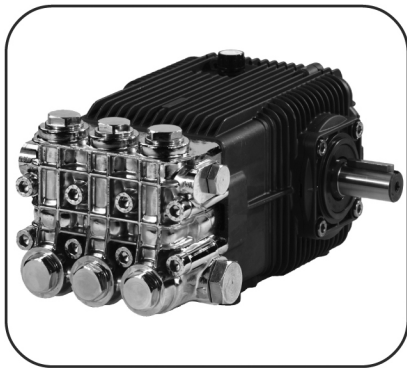

Car Wash Pumps

CWX 950 RPM N VERSION - 24MM SOLID SHAFT

MODEL	MAX. GPM	MAX. PSI	POWER EBHP	BORE DIA. MM	STROKE MM	WEIGHT LBS.	PRICE
CWX15.17N	3.96	2500	7.5	20	16.6	32	

CWX 1200 RPM N VERSION - 24MM SOLID SHAFT

CWX18.10N	4.75	1450	5.0	18	20	32	
-----------	------	------	-----	----	----	----	--

CWX 1750 RPM N VERSION - 24MM SOLID SHAFT

CWX4G25N	4.0	2500	6.5	20	10.0	32	
----------	-----	------	-----	----	------	----	--